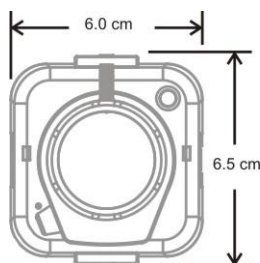

DWRT-600N
Dual-Band Wireless N Router

3001
PoE Injector

Dimension Diagram (FB-300Ap Series)

1. Status LED
2. Power Connector (AC24V in) (*)
3. Power Connector (DC12V in)
4. Light Sensor
5. WPS LED
6. SD/SDHC Card Slot (*)
7. Reset Button
8. Built-in Microphone
9. Microphone/Line In
10. Ethernet RJ45 10/100 Socket (Link/Power LED embedded)
11. Detachable Antenna (*)
12. WPS Button (*)
13. Extension I/O Terminal Block
14. Audio Out
15. Auto Iris Connector