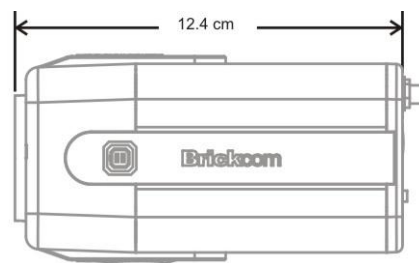

DWRT-600N
Dual-Band Wireless N Router

3001
PoE Injector

Dimension Diagram (FB-300Ap Series)

1. Status LED
2. Power Connector (AC24V in) (*)
3. Power Connector (DC12V in)
4. Light Sensor
5. WPS LED
6. SD/SDHC Card Slot (*)
7. Reset Button
8. Built-in Microphone
9. Microphone/Line In
10. Ethernet RJ45 10/100 Socket (Link/Power LED embedded)
11. Detachable Antenna (*)
12. WPS Button (*)
13. Extension I/O Terminal Block
14. Audio Out
15. Auto Iris Connector