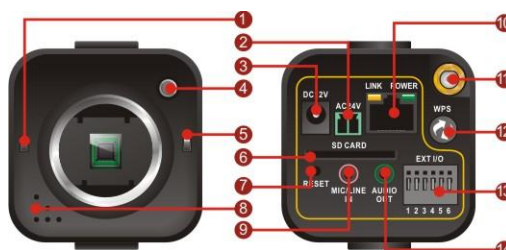

3 Megapixel Fixed Box Network Full HD Camera

FB-300A Series

- 3 MP, Full HD (1080p), HD (720p) Resolution
- H.264, MPEG-4 and MJPEG Triple Codec Compression
- Simultaneous Dual stream for Optimized Quality and Bandwidth
- Unique Profile Setting for Variable Environment
- 802.3af Compliant PoE
- Built-in SD/SDHC Memory Card Slot for Local Storage
- Removable IR-Cut Filter for Day and Night Function
- IEEE 802.11 a/b/g/n Compliance Wireless Connectivity (*)
- WPS Function Support for Easy Wireless Network Setup (*)

Camera Accessories

YV10x5HR4A-SA2
2.1x Vari-focal Lens with DC Iris

EN-2070
Infrared Illuminator Enclosure

EN-1000
Outdoor Enclosure

Network Equipments

PS-588I
8-port 10/100M POE Switch

PS-7242IL-AF
24-port 10/100M POE Switch

DWRT-600N
Dual-Band Wireless N Router

3001
PoE Injector

Dimension Diagram (FB-300Ap Series)

1. Status LED
2. Power Connector (AC24V in) (*)
3. Power Connector (DC12V in)
4. Light Sensor
5. WPS LED
6. SD/SDHC Card Slot (*)
7. Reset Button
8. Built-in Microphone
9. Microphone/Line In
10. Ethernet RJ45 10/100 Socket (Link/Power LED embedded)
11. Detachable Antenna (*)
12. WPS Button (*)
13. Extension I/O Terminal Block
14. Audio Out
15. Auto Iris Connector